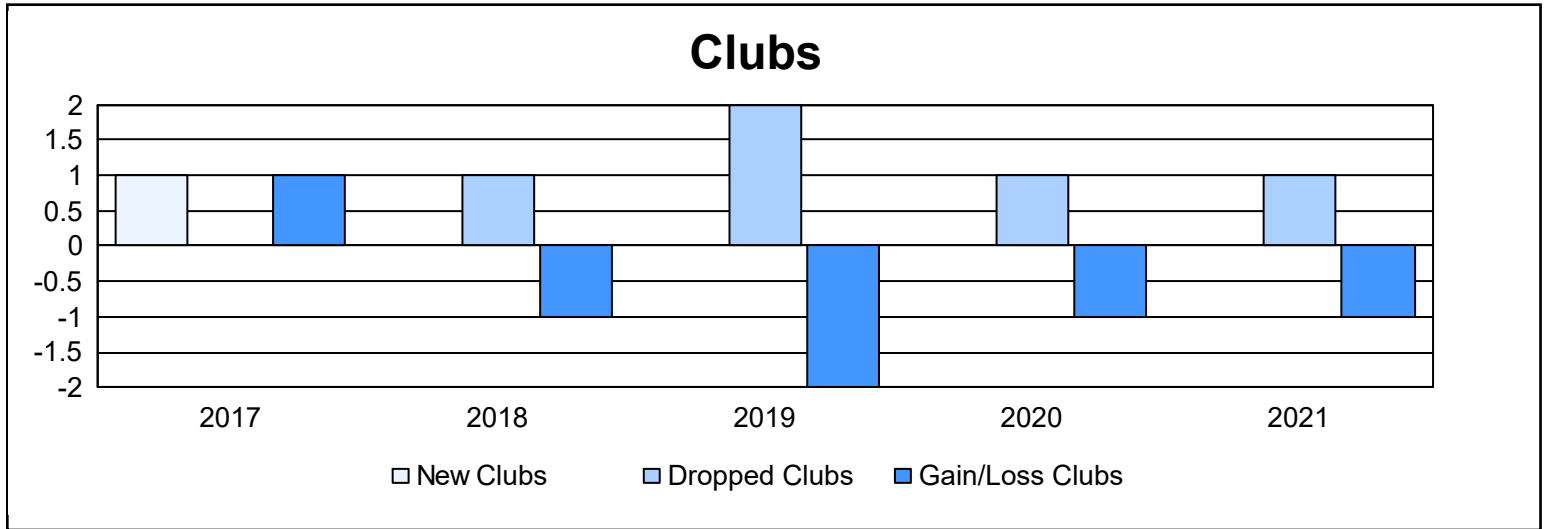

Year	New Clubs	Dropped Clubs	Gain/ Loss Clubs	New Members	Charter Members	Reinstate Members	Transfer Members	Total Member Added	Total Members Dropped	Gain/ Loss Members
2016-2017	1	0	1	65	29	0	5	99	91	8
2017-2018	0	1	-1	70	1	2	0	73	153	-80
2018-2019	0	2	-2	69	2	0	2	73	135	-62
2019-2020	0	1	-1	50	0	0	1	51	118	-67
2020-2021	0	1	-1	39	2	1	3	45	107	-62
<b>Average</b>	<b>0</b>	<b>1</b>	<b>-1</b>	<b>59</b>	<b>7</b>	<b>1</b>	<b>2</b>	<b>68</b>	<b>121</b>	<b>-53</b>

### Membership Composition June 2021 Cumulative