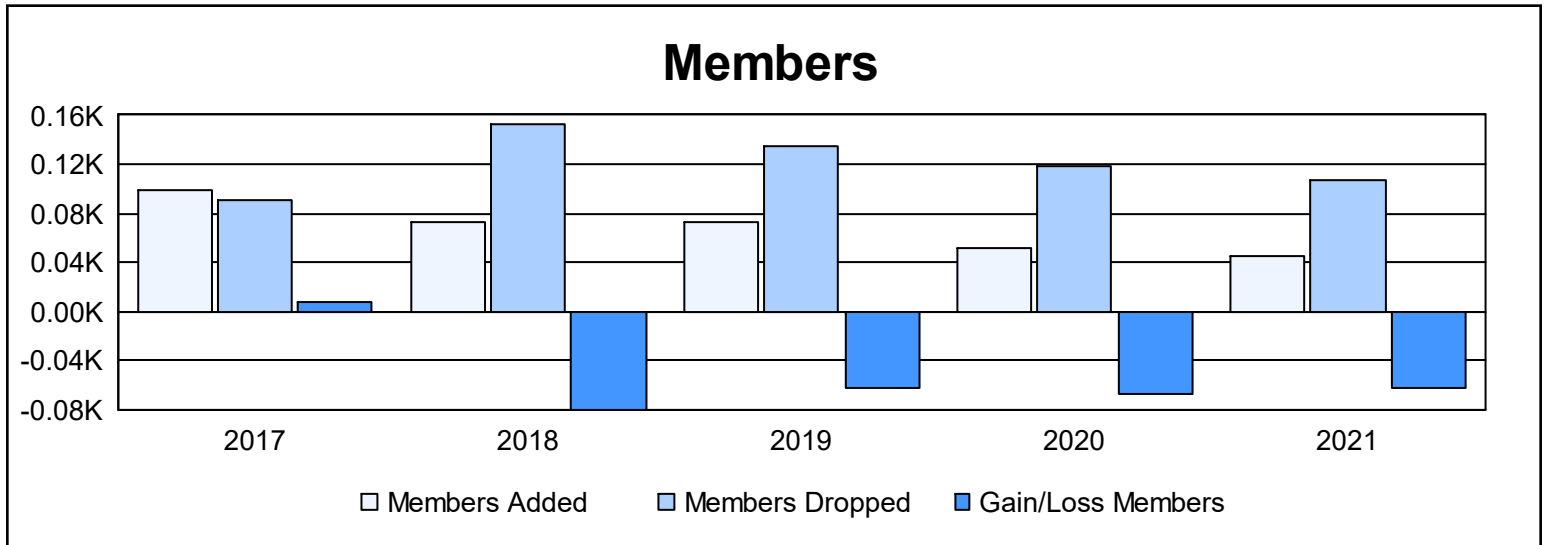

Year	New Clubs	Dropped Clubs	Gain/ Loss Clubs	New Members	Charter Members	Reinstate Members	Transfer Members	Total Member Added	Total Members Dropped	Gain/ Loss Members
2016-2017	1	0	1	65	29	0	5	99	91	8
2017-2018	0	1	-1	70	1	2	0	73	153	-80
2018-2019	0	2	-2	69	2	0	2	73	135	-62
2019-2020	0	1	-1	50	0	0	1	51	118	-67
2020-2021	0	1	-1	39	2	1	3	45	107	-62
<b>Average</b>	<b>0</b>	<b>1</b>	<b>-1</b>	<b>59</b>	<b>7</b>	<b>1</b>	<b>2</b>	<b>68</b>	<b>121</b>	<b>-53</b>

### Membership Composition June 2021 Cumulative